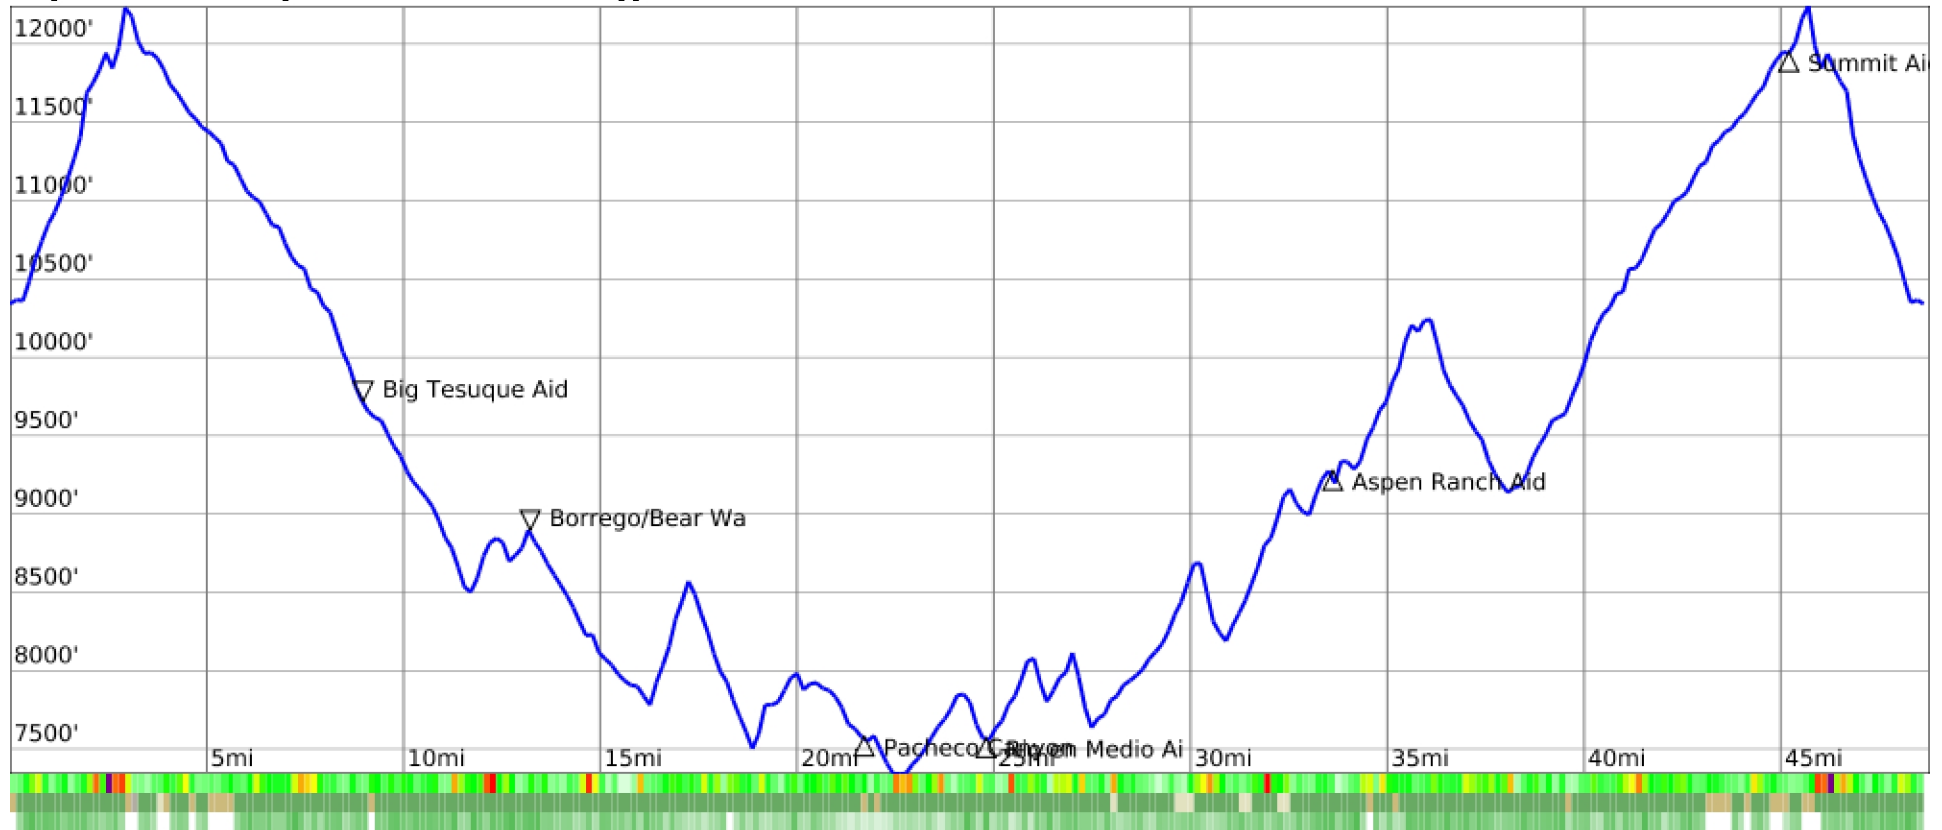

Odd Year 50 mile

range 7339' to 12241' gain 11886' loss 11886' exaggeration 21.0x

Slope Angle (top), Land Cover (middle), Tree Cover (bottom)

Min 7341'
Avg 9472'
Max 12244'
Delta 4903'

Min 3°
Avg 18°
Max 48°

Land Cover

- Forest 88%
- Shrub 8%
- Grassland 3%