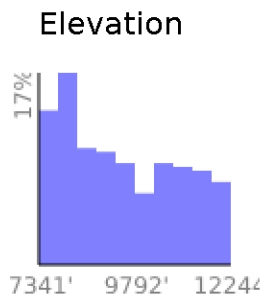

Odd Year 50 mile

range 7339' to 12241' gain 11886' loss 11886' exaggeration 21.0x

Slope Angle (top), Land Cover (middle), Tree Cover (bottom)

Min 7341'
Avg 9472'
Max 12244'
Delta 4903'

Min 3°
Avg 18°
Max 48°

Land Cover

- Forest 88%
- Shrub 8%
- Grassland 3%