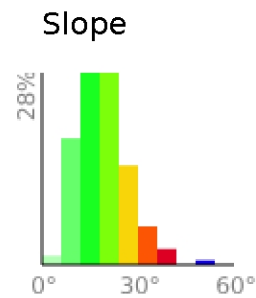

Odd Year 50 mile

range 7339' to 12241' gain 11886' loss 11886' exaggeration 21.0x

Slope Angle (top), Land Cover (middle), Tree Cover (bottom)

Min 7341'
Avg 9472'
Max 12244'
Delta 4903'

Min 3°
Avg 18°
Max 48°

Land Cover

- Forest 88%
- Shrub 8%
- Grassland 3%