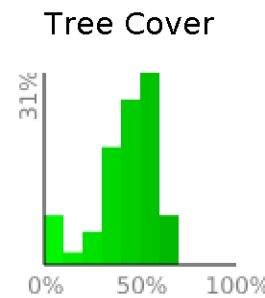

Odd Year 50 mile

range 7339' to 12241' gain 11886' loss 11886' exaggeration 21.0x

Slope Angle (top), Land Cover (middle), Tree Cover (bottom)

Min 7341'
Avg 9472'
Max 12244'
Delta 4903'

Min 3°
Avg 18°
Max 48°

Land Cover

- Forest 88%
- Shrub 8%
- Grassland 3%