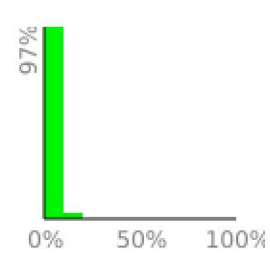

9 miler

range 6089' to 6243' gain 709' loss 712' exaggeration 118.6x

Slope Angle (top), Land Cover (middle), Tree Cover (bottom)

Elevation

Min 6089'
 Avg 6185'
 Max 6243'
 Delta 154'

Slope

Min 0°
 Avg 4°
 Max 26°

Aspect

Tree Cover

Land Cover

Shrub 87%
 Grassland 13%