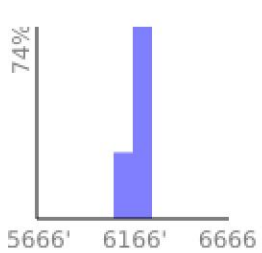

9 miler

range 6089' to 6243' gain 709' loss 712' exaggeration 118.6x

Slope Angle (top), Land Cover (middle), Tree Cover (bottom)

Elevation

Min 6089'
 Avg 6185'
 Max 6243'
 Delta 154'

Slope

Min 0°
 Avg 4°
 Max 26°

Aspect

Tree Cover

Land Cover

Shrub 87%
 Grassland 13%