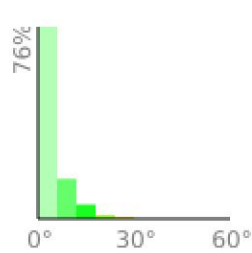

9 miler

range 6089' to 6243' gain 709' loss 712' exaggeration 118.6x

Slope Angle (top), Land Cover (middle), Tree Cover (bottom)

Elevation

Min 6089'
 Avg 6185'
 Max 6243'
 Delta 154'

Slope

Min 0°
 Avg 4°
 Max 26°

Aspect

Tree Cover

Land Cover

Shrub 87%
 Grassland 13%