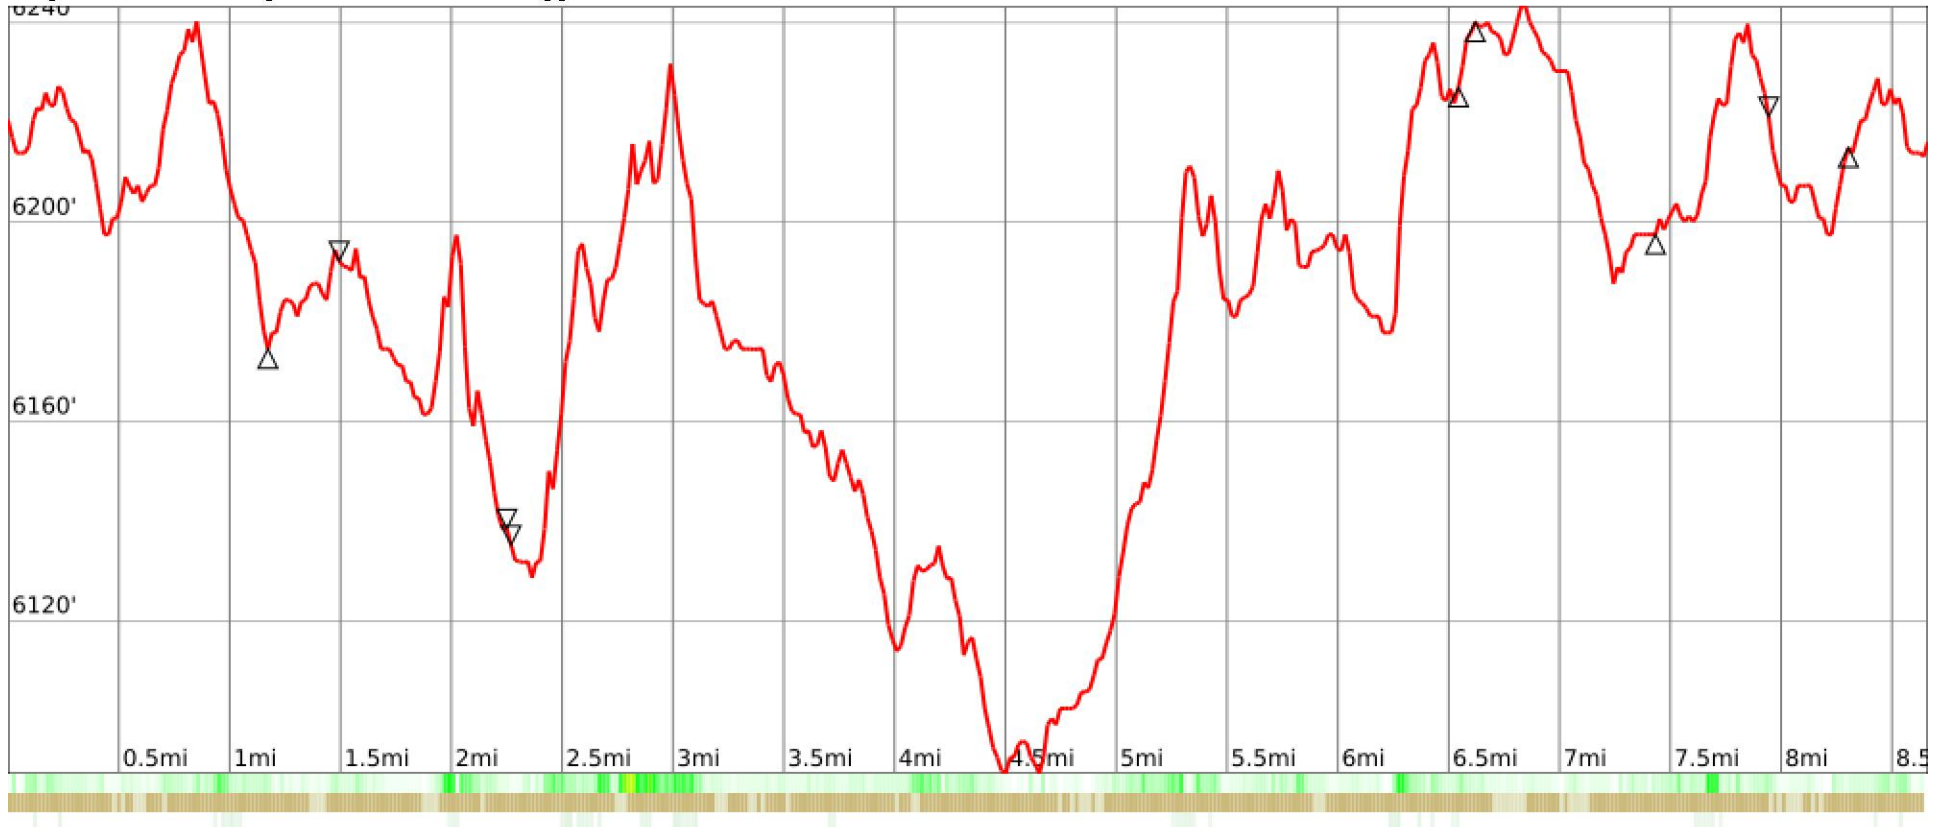

9 miler

range 6089' to 6243' gain 709' loss 712' exaggeration 118.6x

Slope Angle (top), Land Cover (middle), Tree Cover (bottom)

Elevation

Min 6089'
 Avg 6185'
 Max 6243'
 Delta 154'

Slope

Min 0°
 Avg 4°
 Max 26°

Aspect

Tree Cover

Land Cover

Shrub 87%
 Grassland 13%