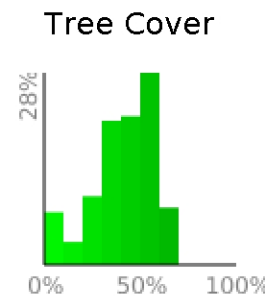

Odd Year 50 KM

range 7316' to 12238' gain 7789' loss 7789' exaggeration 13.2x

Slope Angle (top), Land Cover (middle), Tree Cover (bottom)

Min 3°
Avg 19°
Max 51°

Land Cover

- Forest 88%
- Shrub 11%
- Grassland 1%