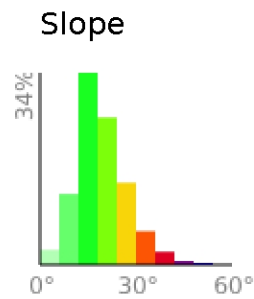

Odd Year 50 KM

range 7316' to 12238' gain 7789' loss 7789' exaggeration 13.2x

Slope Angle (top), Land Cover (middle), Tree Cover (bottom)

Min 3°
Avg 19°
Max 51°

Land Cover

- Forest 88%
- Shrub 11%
- Grassland 1%