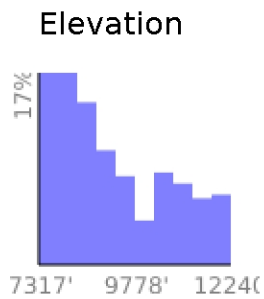

Odd Year 50 KM

range 7316' to 12238' gain 7789' loss 7789' exaggeration 13.2x

Slope Angle (top), Land Cover (middle), Tree Cover (bottom)

Min 3°
Avg 19°
Max 51°

Land Cover

- Forest 88%
- Shrub 11%
- Grassland 1%