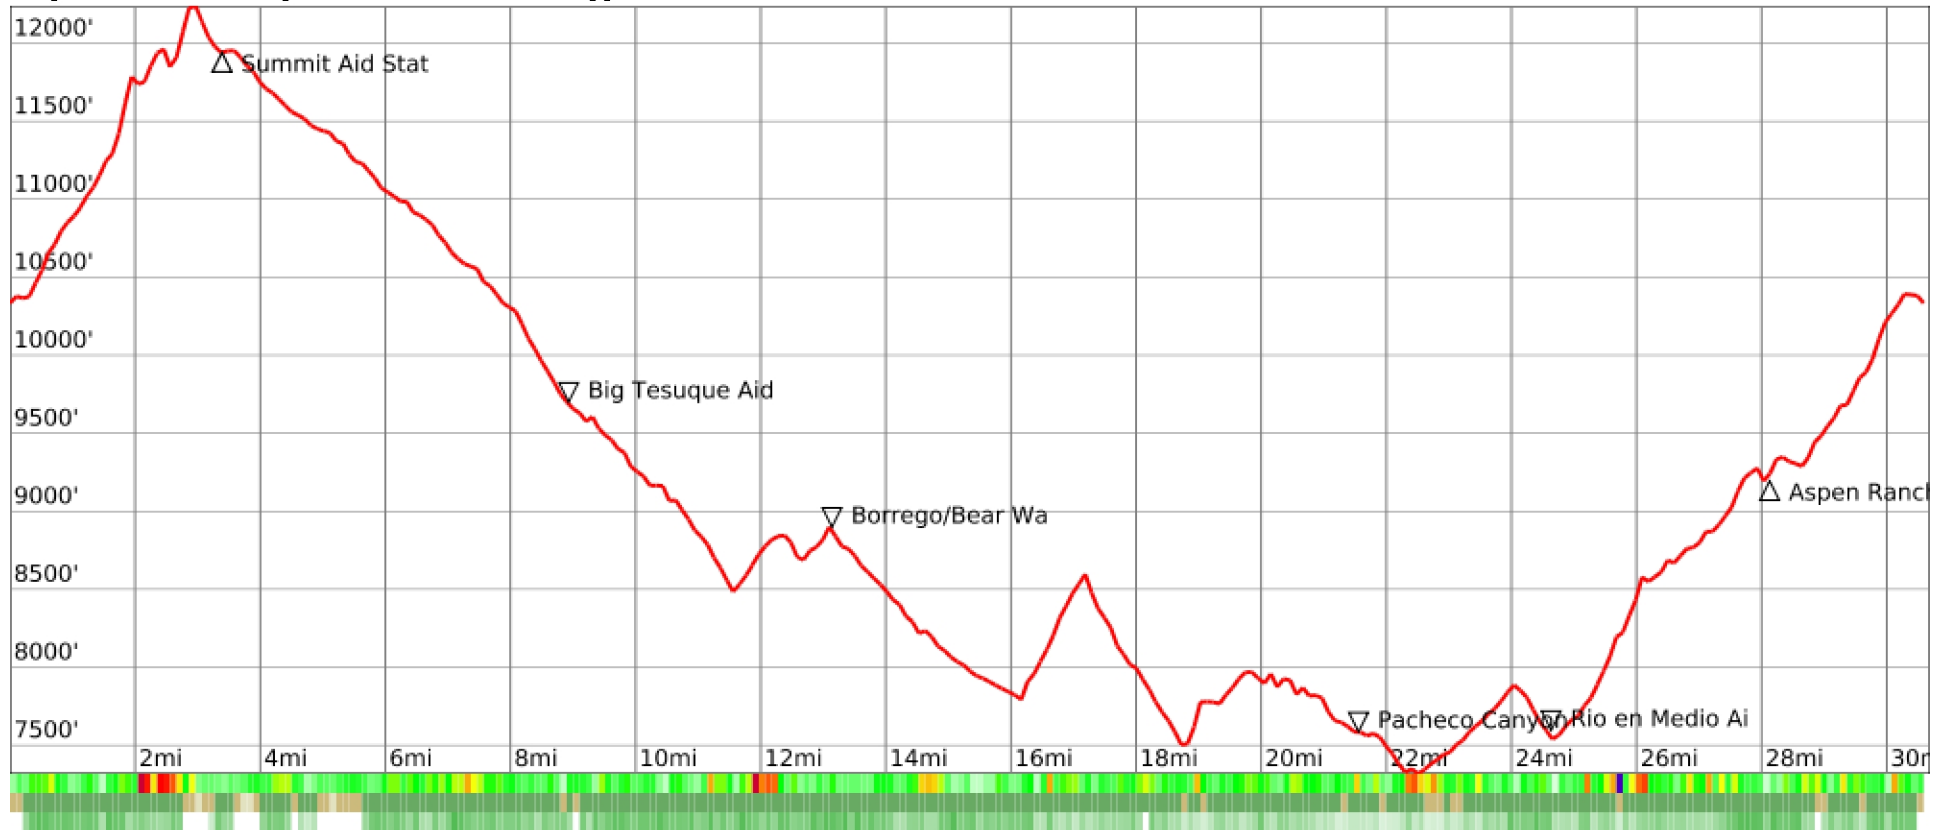

Odd Year 50 KM

range 7316' to 12238' gain 7789' loss 7789' exaggeration 13.2x

Slope Angle (top), Land Cover (middle), Tree Cover (bottom)

Min 3°
Avg 19°
Max 51°

Land Cover

- Forest 88%
- Shrub 11%
- Grassland 1%