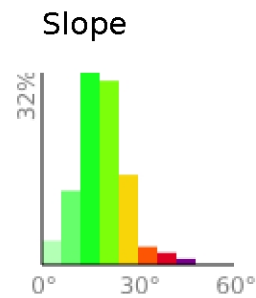

USF 13m 170508

range 9137' to 12264' gain 3911' loss 3921' exaggeration 9x

Slope Angle (top), Land Cover (middle), Tree Cover (bottom)

Min 9137'
Avg 10621'
Max 12264'
Delta 3127'

Min 2°
Avg 18°
Max 45°

Land Cover