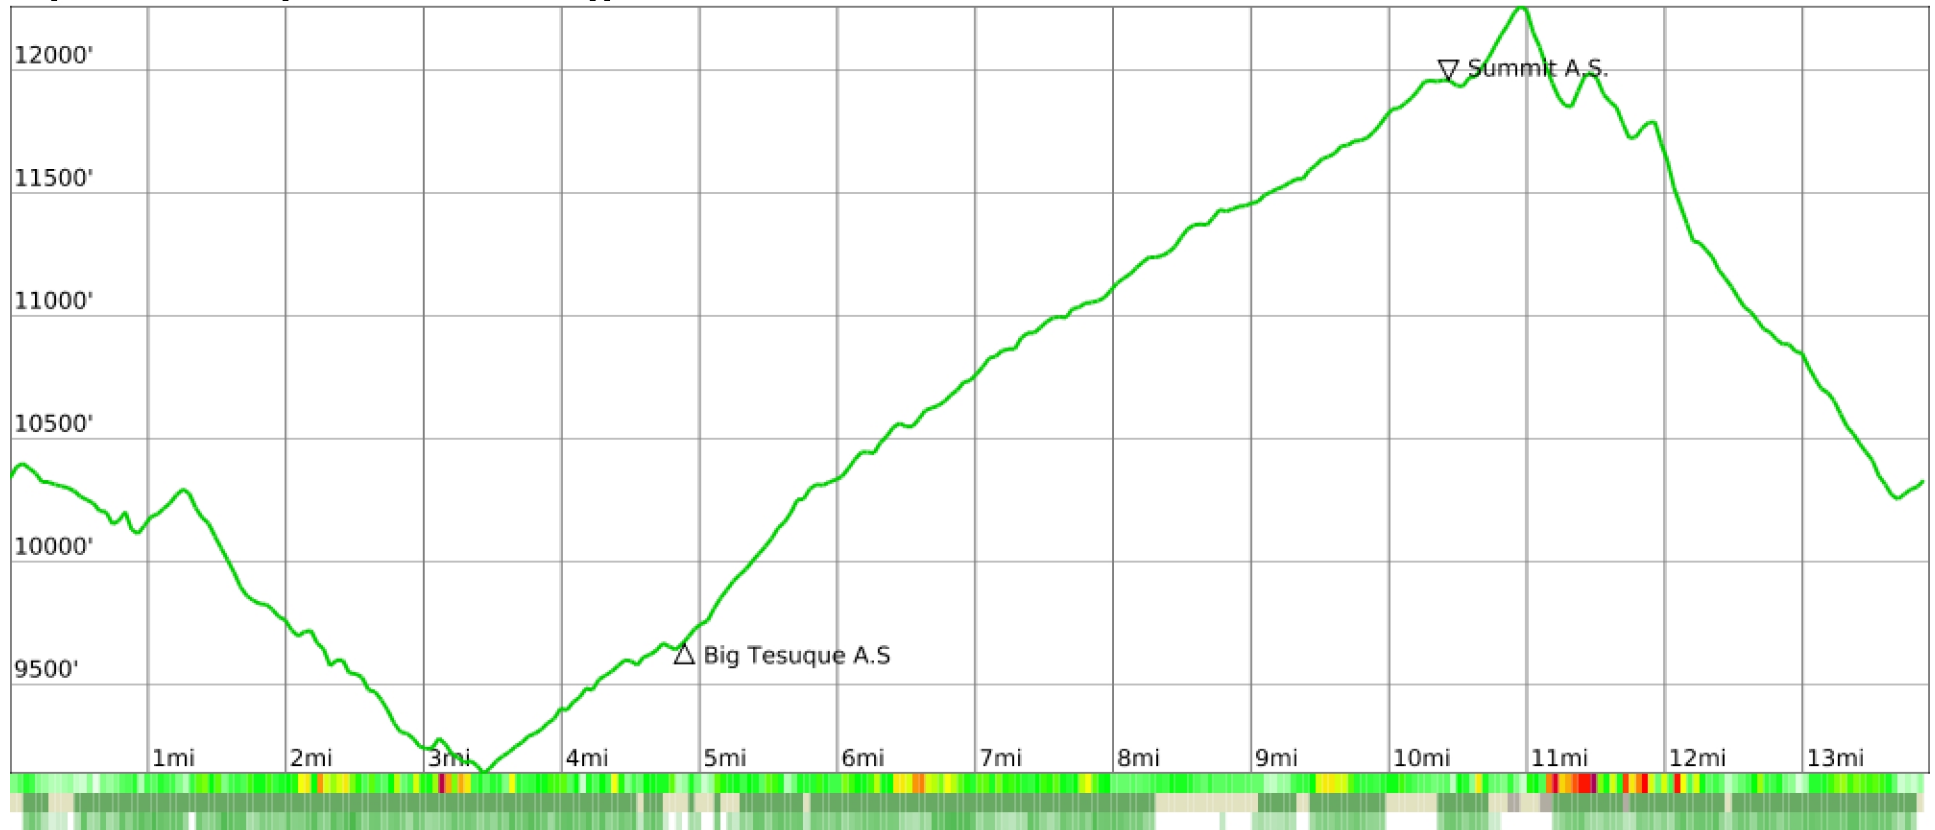

USF 13m 170508

range 9137' to 12264' gain 3911' loss 3921' exaggeration 9x

Slope Angle (top), Land Cover (middle), Tree Cover (bottom)

Min 9137'
Avg 10621'
Max 12264'
Delta 3127'

Min 2°
Avg 18°
Max 45°

Land Cover

- Forest 81%
- Grassland 18%
- Barren 2%