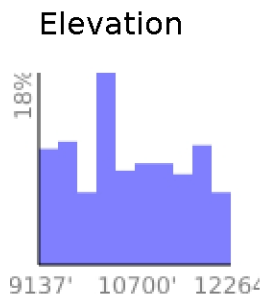

USF 13m 170508

range 9137' to 12264' gain 3911' loss 3921' exaggeration 9x

Slope Angle (top), Land Cover (middle), Tree Cover (bottom)

Min 9137'
Avg 10621'
Max 12264'
Delta 3127'

Min 2°
Avg 18°
Max 45°

Land Cover