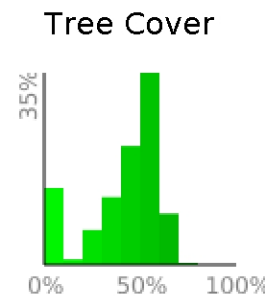

USF 13m 170508

range 9137' to 12264' gain 3911' loss 3921' exaggeration 9x

Slope Angle (top), Land Cover (middle), Tree Cover (bottom)

Min 9137'
Avg 10621'
Max 12264'
Delta 3127'

Min 2°
Avg 18°
Max 45°

Land Cover